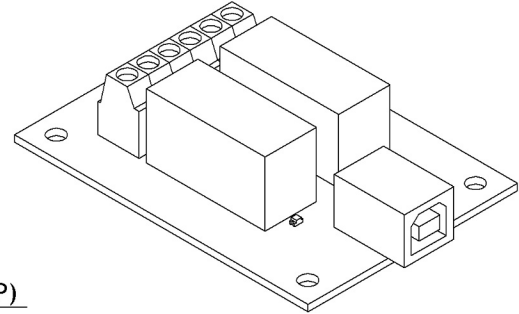

Devantech USBRLY02 Datasheet

R341-USBRLY02

Last Modified 2011-12-13

Acroname Robotics
www.acroname.com

All dimensions in inches and approximate

Technical Documentation

Technical documentation can be found at. http://www.robot-electronics.co.uk/htm/usb_rly02tech.htm