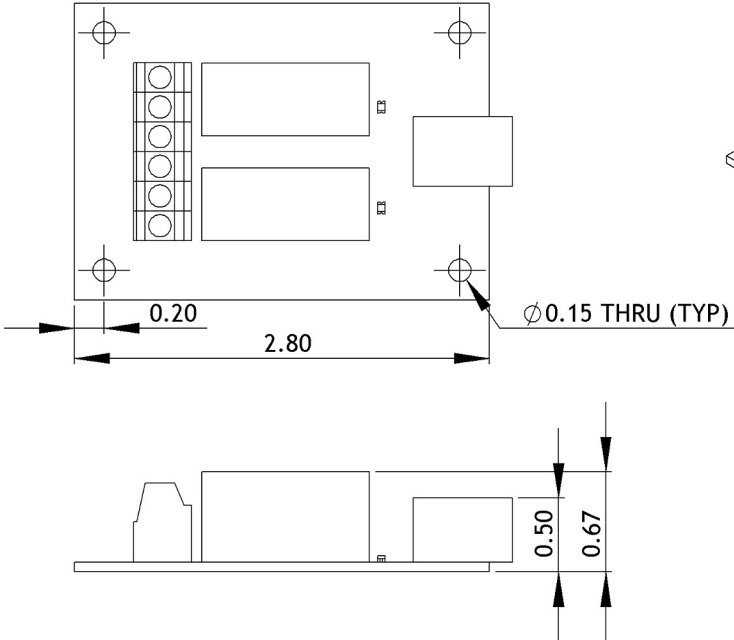

Devantech USBRLY02 Datasheet

R341-USBRLY02

Last Modified 2011-12-13

Acroname Robotics
www.acroname.com

All dimensions in inches and approximate

Technical Documentation

Technical documentation can be found at. http://www.robot-electronics.co.uk/htm/usb_rly02tech.htm